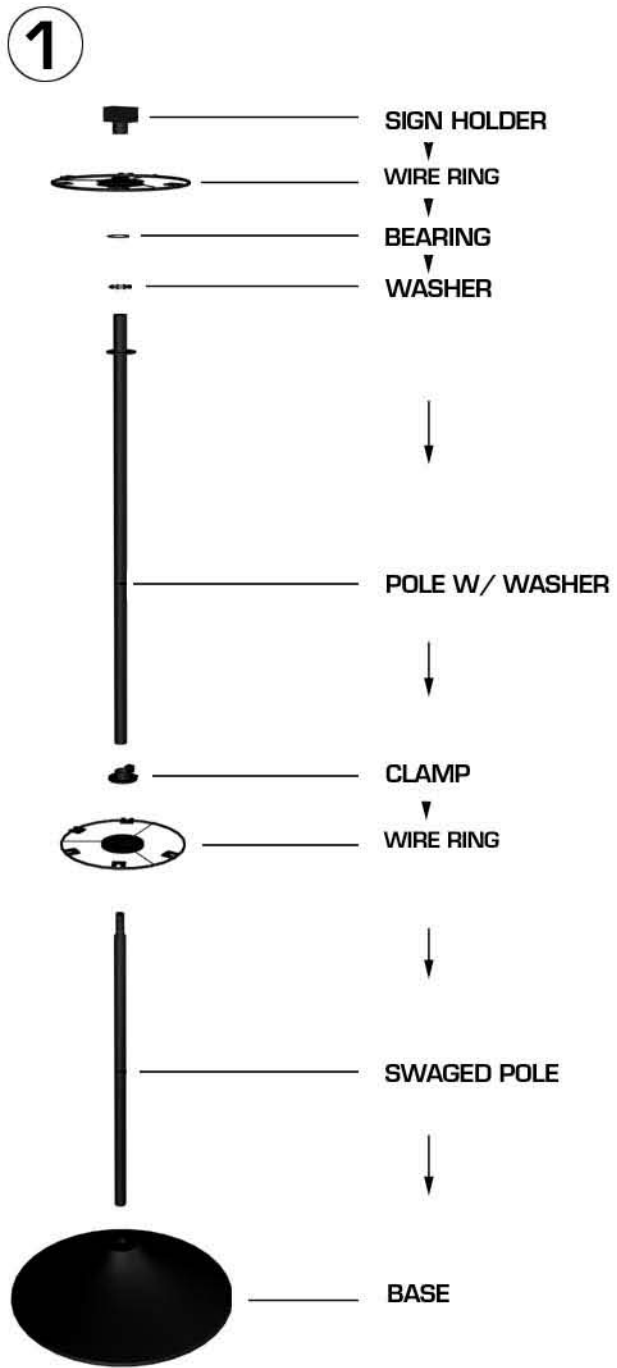

Clip Strip Floor Spinner

CSFS Assembly Instruction

Hang clip strings on top wire ring

IMPORTANT:
Make sure clips are pointing down

Hook clip string on bottom wire ring and secure clamp above ring